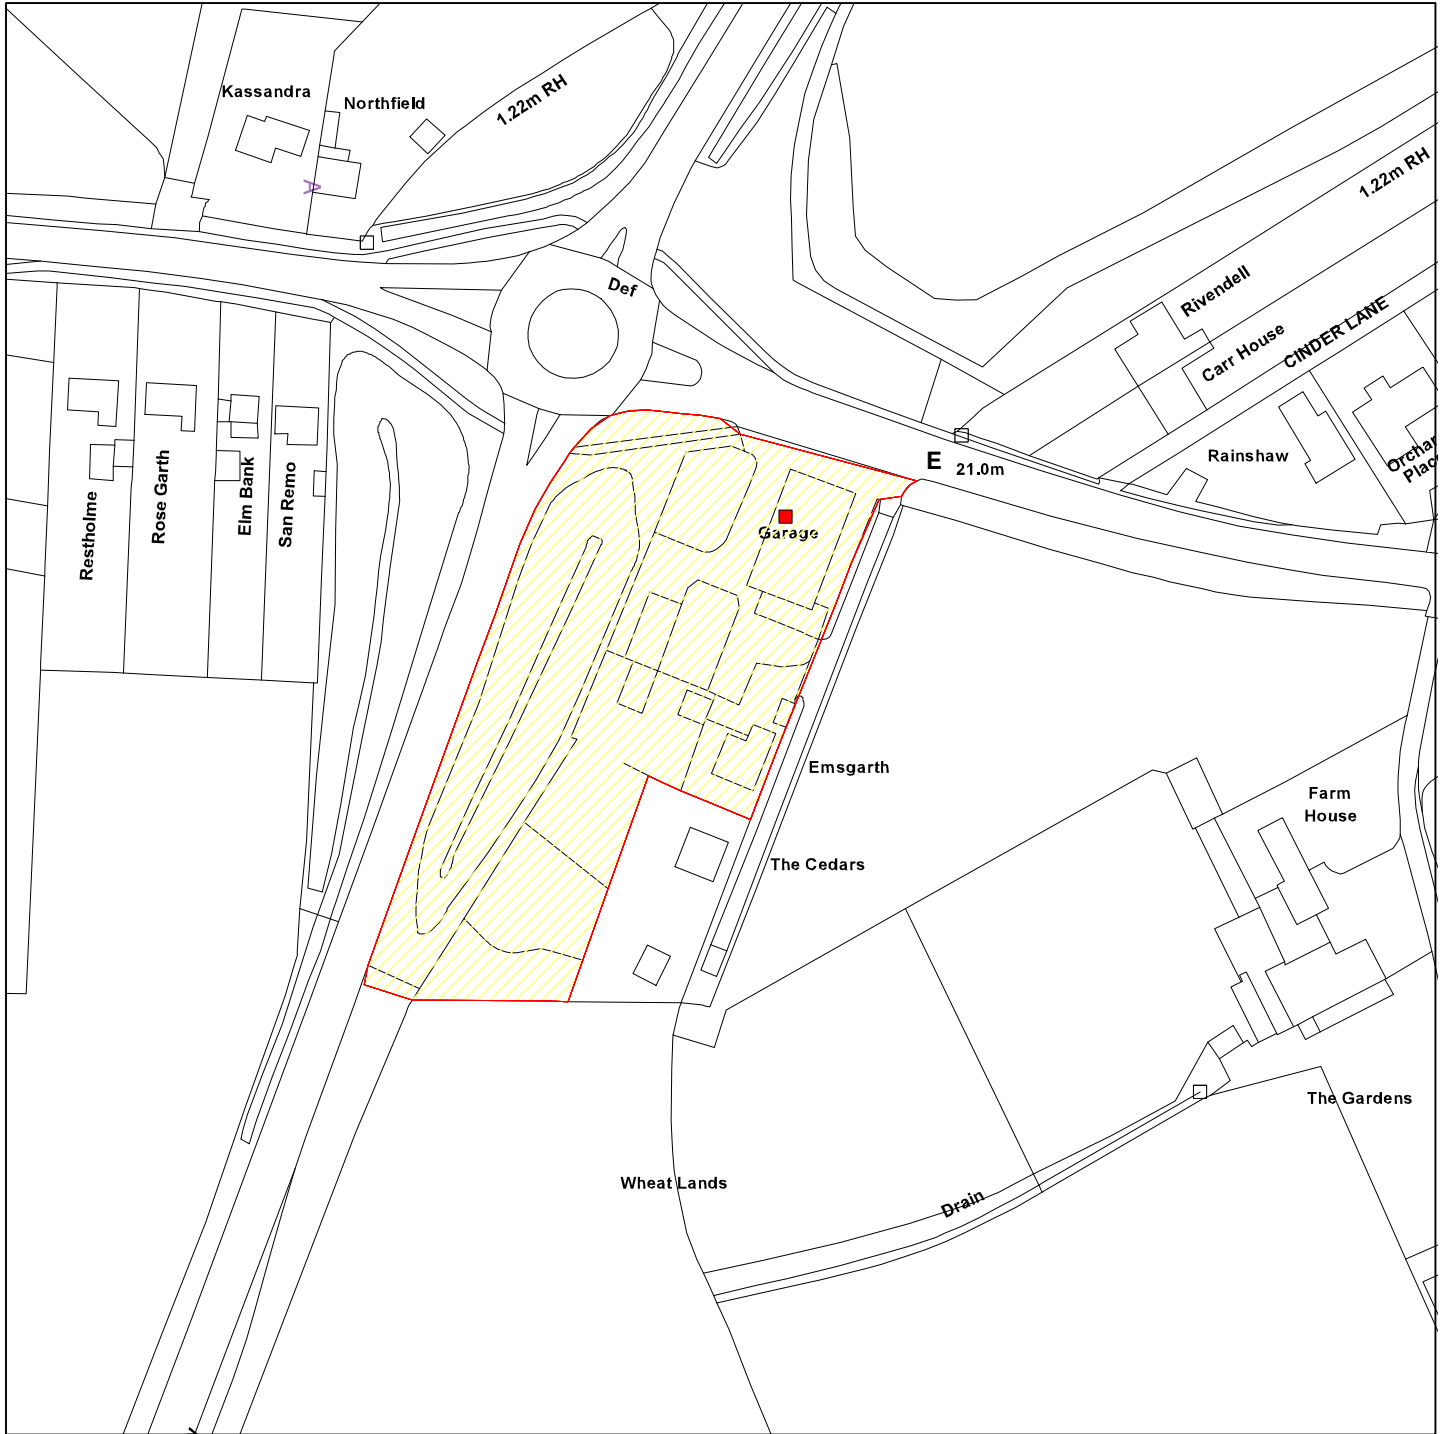

Wills And Ellis Garage Boroughbridge Road

13/02439/OUT

GIS by ESRI (UK)

Scale : 1:1667

Reproduced from the Ordnance Survey map with the permission of the Controller of Her Majesty's Stationery Office © Crown Copyright 2000.

Unauthorised reproduction infringes Crown Copyright and may lead to prosecution or civil proceedings.

Organisation	Not Set
Department	Not Set
Comments	Site Plan
Date	23 August 2013
SLA Number	Not Set